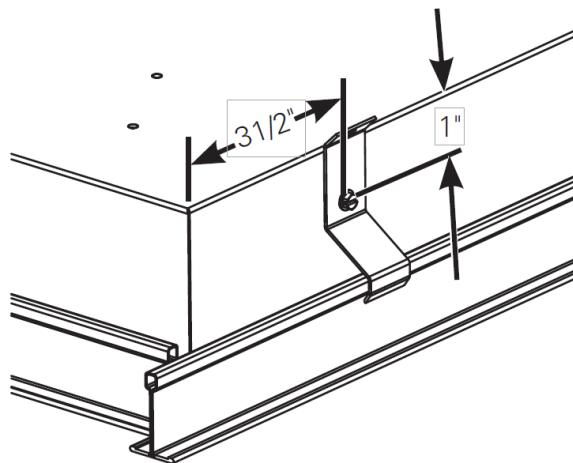

Advantage.

Environmental Lighting

CLD

Recessed Grid Installation Instructions

Step One:

Install the light fixture into the ceiling grid.

Step two:

Attach mounting clips as shown, 3 1/2" from each side, and 1" from the top.