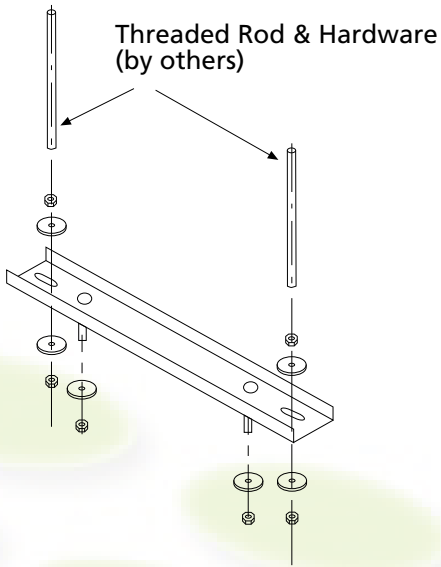

### Recessed Flange Plaster Frame Yoke Mount for Plaster ceiling

Mounting method when independent support of fixture is required. Threaded rod by others.

### Recessed Flange Yoke Mount or Gypsum Board or Tile Ceiling

Mounting method when fixture is supported by perimeter ceiling structure. Ceiling channel by others.

### Recessed Flange Crossbar Mount for Gypsum Board or Tile Ceiling

Mounting method when independent support of fixture is required. Threaded rod and ceiling channels by others.

### Recessed Flange Crossbar Mount for Frame Construction

Mounting method when fixture is supported in a wood frame construction.