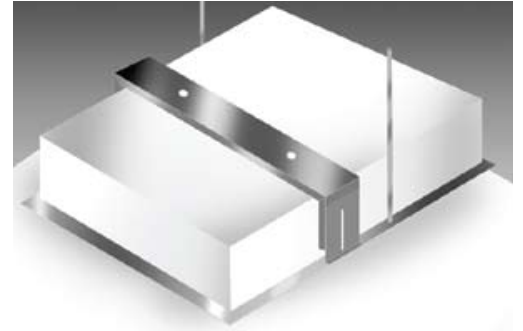

## BASTILLE BAA RECESSED INSTALLATION

\*Consult Factory for Dimensions

Consult Specification Sheets for ordering options, construction and performance specifications, dimensional data and listings.

### Recessed Flange Plaster Frame Yoke Mount for Plaster ceiling

Mounting method when independent support of fixture is required. Threaded rod by others.

### Recessed Flange Yoke Mount or Gypsum Board or Tile Ceiling

Mounting method when fixture is supported by perimeter ceiling structure. Ceiling channel by others.

### Recessed Flange Crossbar Mount for Gypsum Board or Tile Ceiling

Mounting method when independent support of fixture is required. Threaded rod and ceiling channels by others.