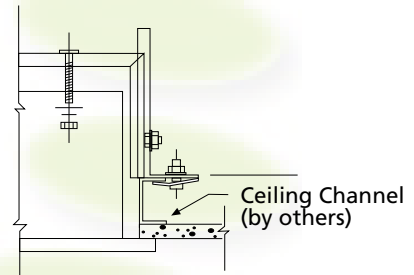

## BASTILLE BAA RECESSED INSTALLATION

\*Consult Factory for Dimensions

Consult Specification Sheets for ordering options, construction and performance specifications, dimensional data and listings.

### Recessed Flange Plaster Frame Yoke Mount for Plaster ceiling

Mounting method when independent support of fixture is required. Threaded rod by others.

### Recessed Flange Yoke Mount or Gypsum Board or Tile Ceiling

Mounting method when fixture is supported by perimeter ceiling structure. Ceiling channel by others.

### Recessed Flange Crossbar Mount for Gypsum Board or Tile Ceiling

Mounting method when independent support of fixture is required. Threaded rod and ceiling channels by others.