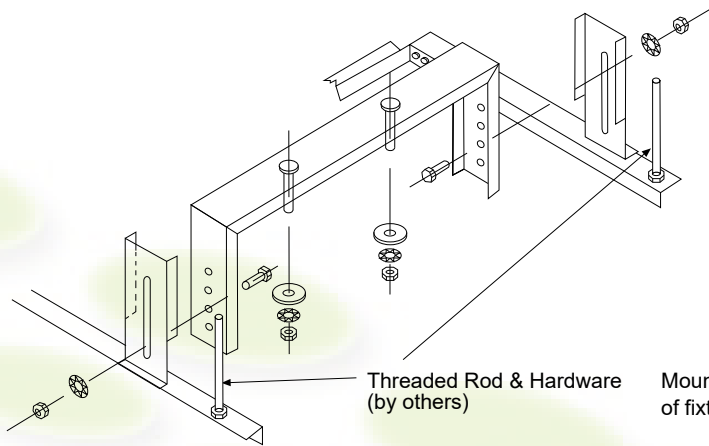

## BASTILLE BAA RECESSED INSTALLATION

\*Consult Factory for Dimensions

Consult Specification Sheets for ordering options, construction and performance specifications, dimensional data and listings.

### Recessed Flange Plaster Frame Yoke Mount for Plaster ceiling

Mounting method when independent support of fixture is required. Threaded rod by others.

### Recessed Flange Yoke Mount or Gypsum Board or Tile Ceiling

Mounting method when fixture is supported by perimeter ceiling structure. Ceiling channel by others.

### Recessed Flange Crossbar Mount for Gypsum Board or Tile Ceiling

Mounting method when independent support of fixture is required. Threaded rod and ceiling channels by others.