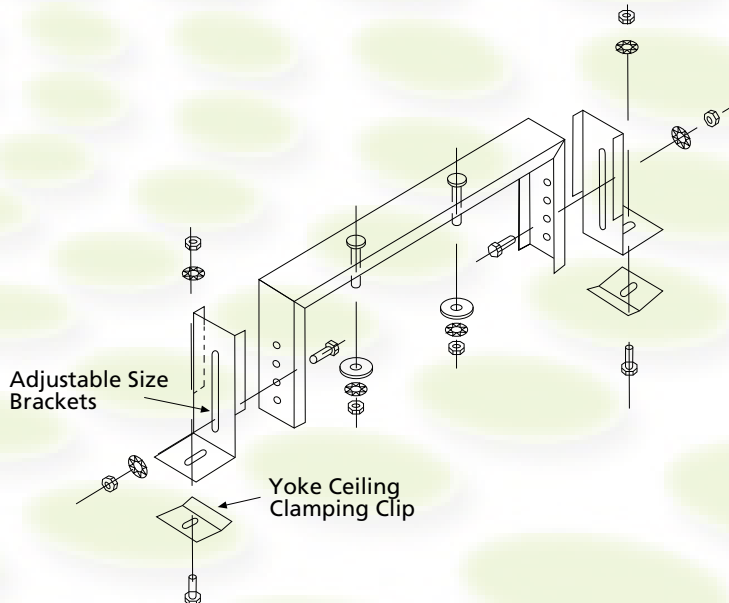

## BASTILLE BAA RECESSED INSTALLATION

\*Consult Factory for Dimensions

Consult Specification Sheets for ordering options, construction and performance specifications, dimensional data and listings.

### Recessed Flange Plaster Frame Yoke Mount for Plaster ceiling

Mounting method when independent support of fixture is required. Threaded rod by others.

### Recessed Flange Yoke Mount or Gypsum Board or Tile Ceiling

Mounting method when fixture is supported by perimeter ceiling structure. Ceiling channel by others.

### Recessed Flange Crossbar Mount for Gypsum Board or Tile Ceiling

Mounting method when independent support of fixture is required. Threaded rod and ceiling channels by others.