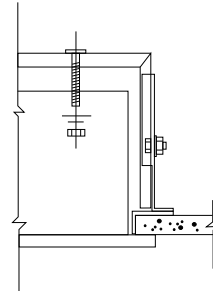

## BASTILLE BAA RECESSED INSTALLATION

\*Consult Factory for Dimensions

Consult Specification Sheets for ordering options, construction and performance specifications, dimensional data and listings.

### Recessed Flange Plaster Frame Yoke Mount for Plaster ceiling

Mounting method when independent support of fixture is required. Threaded rod by others.

### Recessed Flange Crossbar Mount for Gypsum Board or Tile Ceiling

Mounting method when independent support of fixture is required. Threaded rod and ceiling channels by others.

### Recessed Flange Crossbar Mount for Frame Construction

Mounting method when fixture is supported in a wood frame construction.