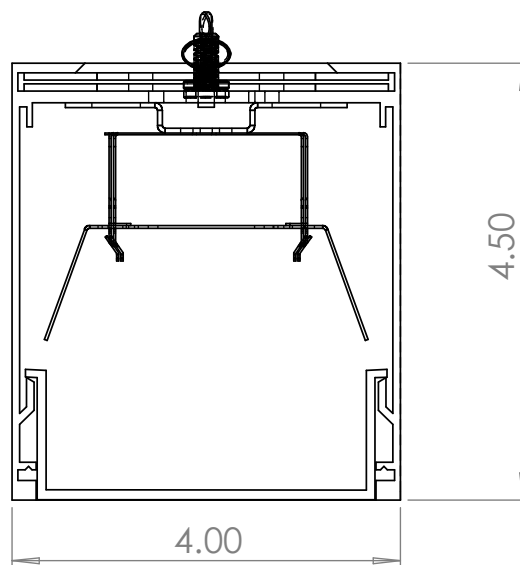

Options

Various options are available. If hanging canopies are ordered, one power feed and one non-power feed per fixture should be ordered. If additional or custom options are needed, consult factory.