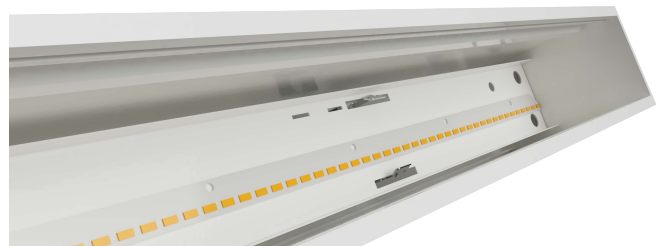

- Board tray quick-release holders