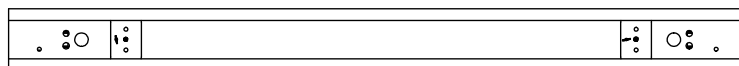

Options

Various options are available. If hanging canopies are ordered, one power feed and one non-power feed per fixture should be ordered. If additional or custom options are needed, consult factory.