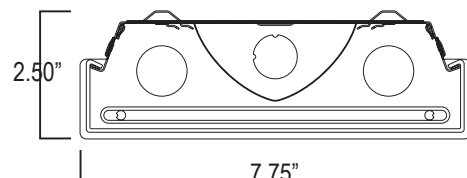

CONSTRUCTION

The fixture is constructed of a die-formed heavy gauge steel body. Housing embossed for maximum rigidity. Smooth hemmed sides for safe handling.

OPTICAL SYSTEM

White polyester polymer finish with a minimum 93% reflectivity. Lift-and-shift lens. Advanced micro-prism clear acrylic lens design provides excellent lamp obscuration. Linear sides provide excellent light distribution and put more light in task areas. Manufactured from durable DR/Acrylic polymer blend.

ORDERING INFORMATION

Example: WAL30SM

Series	Body Length	Number of Lamps	Length (IN)	Wire Application	LED	WT Wattage
WAL	2	2'	17	17W T8 (2")	BLANK Single End Wiring* DE Double End Wiring**	LED Wired for LED Lamps (Furnished by Others) WT With Tubes Included* <i>*Be sure and select correct Tube wattage when choosing WT</i>
	4	4'	28T8	28W T8 (51.65")		
			28T5	28W T5 (51.65")		
			32	32W T5 (51.65")		
			54	54W T5HO (51.65")		
		2	2 Lamps			10 10 Watt 24" or 36" 12 12 Watt 48" 15 15 Watt 36" or 48" 18 18 Watt 48" 20 20 Watt 48"

*Non-Shunted Sockets Wired at One End (Blank)

**Shunted Sockets Wired with White, Opposite End Wired with Black (DE)

FIXTURE DIMENSIONS

WT Color Temp	Emergency Options	Hanging Options
35 3500K	12EBL 1200 Lumen Emergency Ballast	(blank) None AC10 Aircraft Cable 10' AC15 Aircraft Cable 15' AC20 Aircraft Cable 20' JC10 Jack Chain 3pc @ 10' W/ S Hooks
40 4000K		
50 5000K		