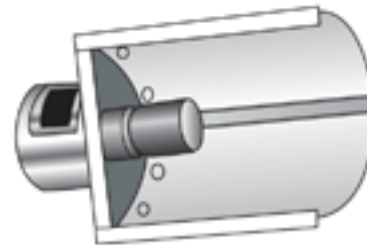

DIMENSIONS

4 ft. - 52.81"L x 5.25"W x 3.06"H
8 ft. - 100.94"L x 5.25"W x 3.06"H

*Programmable LED drivers allow custom configured wattages and corresponding lumens.

NOTE: Values shown are typical or recorded under standardized conditions at 25°C. Actual performance may vary based environment or application. Specifications are subject to change without notice. We reserve the right to change design, materials, LED's and finish in any way that will not alter installed appearance or reduce function and performance.