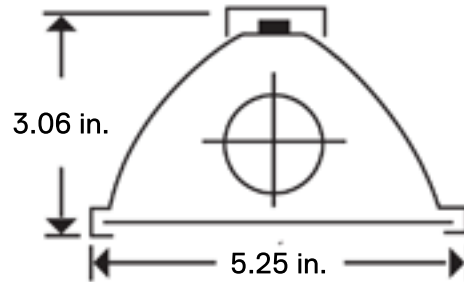

# SLH

**OUTDOOR SIGN LIGHTER 3/4" HUB**  
**(WET LOCATION FOR DOWNLIGHT ONLY)**

**DESCRIPTION:** Our **SLH** Outdoor Sign Lighter specification-grade fixture rotates up to 90°. This durable fixture is ideal for applications that include parking and commercial / retail outdoor areas for sign and walkway lighting, specifically for mounting in a downward orientation for downlighting purposes. 3/4" hub.

**MOUNTING:** Fixtures are typically mounted on conduit. Downlight only.

**OPTICAL:** Multiple Kelvin temperatures (3000K, 3500K, 4000K, 5000K); consult factory for RGBW option. Multiple lumen packages/wattages available through use of programmable drivers.

## DIMENSIONS

### DIMENSIONS

4 ft. - 52.81"L x 5.25"W x 3.06"H  
8 ft. - 100.94"L x 5.25"W x 3.06"H

\*Programmable LED drivers allow custom configured wattages and corresponding lumens.

**NOTE:** Values shown are typical or recorded under standardized conditions at 25°C. Actual performance may vary based environment or application. Specifications are subject to change without notice. We reserve the right to change design, materials, LED's and finish in any way that will not alter installed appearance or reduce function and performance.