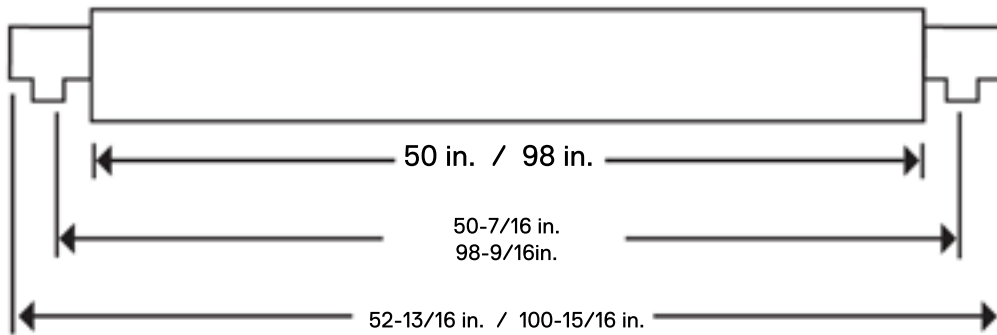

# SLH

**OUTDOOR SIGN LIGHTER 3/4" HUB**  
**(WET LOCATION FOR DOWNLIGHT ONLY)**

**DESCRIPTION:** Our **SLH** Outdoor Sign Lighter specification-grade fixture rotates up to 90°. This durable fixture is ideal for applications that include parking and commercial / retail outdoor areas for sign and walkway lighting, specifically for mounting in a downward orientation for downlighting purposes. 3/4" hub.

**MOUNTING:** Fixtures are typically mounted on conduit. Downlight only.

**OPTICAL:** Multiple Kelvin temperatures (3000K, 3500K, 4000K, 5000K); consult factory for RGBW option. Multiple lumen packages/wattages available through use of programmable drivers.

## DIMENSIONS

### DIMENSIONS

4 ft. - 52.81"L x 5.25"W x 3.06"H  
8 ft. - 100.94"L x 5.25"W x 3.06"H

\*Programmable LED drivers allow custom configured wattages and corresponding lumens.

**NOTE:** Values shown are typical or recorded under standardized conditions at 25°C. Actual performance may vary based environment or application. Specifications are subject to change without notice. We reserve the right to change design, materials, LED's and finish in any way that will not alter installed appearance or reduce function and performance.