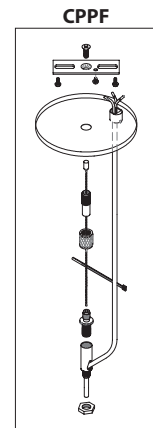

## PLSW SUSPENDED, SURFACE & WALL

### ROW CONFIGURATIONS

Advantage would like to double check your Bill of Material upon placement of your order if the number of rows and their individual row lengths are provided on the purchase order as follows:

Row 1 - 8'    Row 2 - 8'    Row 3 - 20'    Row 4 - 20'

	Row Length	2'	4'	6'	8'	10'	12'	14'	16'	18'	20'	22'	24'
Fixture Length	2'	1		1		1		1		1		1	
	4'		1	1			1	1			1	1	
	8'				1	1	1	1	2	2	2	2	3
Total Pendants Needed		2	2	3	2	3	3	4	3	4	4	5	4

	Row Length	26'	28'	30'	32'	34'	36'	38'	40'	42'	44'	46'	48'
Fixture Length	2'	1		1		1		1		1		1	
	4'		1	1			1	1			1	1	
	8'	3	3	3	4	4	4	4	5	5	5	5	6
Total Pendants Needed		5	5	6	5	6	6	7	6	7	7	8	7

OUTPUT	DELIVERED LUMENS	SYSTEM WATTAGE	CRI	LPW
1L	1000 LUMENS	6.9	80	150
2L	2000 LUMENS	13.8	80	150
3L	3000 LUMENS	20.9	80	150
4L	4000 LUMENS	27.8	80	150
5L	5000 LUMENS	34.7	80	150
6L	6000 LUMENS	41.7	80	150
7L	7000 LUMENS	48.6	80	150
8L	8000 LUMENS	55.5	80	150
10L	10000 LUMENS	69.2	80	150
12L	12000 LUMENS	83.6	80	150