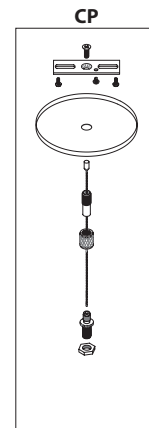

## PLSW SUSPENDED, SURFACE & WALL

### ROW CONFIGURATIONS

Advantage would like to double check your Bill of Material upon placement of your order if the number of rows and their individual row lengths are provided on the purchase order as follows:

Row 1 - 8'    Row 2 - 8'    Row 3 - 20'    Row 4 - 20'

	Row Length	2'	4'	6'	8'	10'	12'	14'	16'	18'	20'	22'	24'
Fixture Length	2'	1		1		1		1		1		1	
	4'		1	1			1	1			1	1	
	8'				1	1	1	1	2	2	2	2	3
Total Pendants Needed		2	2	3	2	3	3	4	3	4	4	5	4

	Row Length	26'	28'	30'	32'	34'	36'	38'	40'	42'	44'	46'	48'
Fixture Length	2'	1		1		1		1		1		1	
	4'		1	1			1	1			1	1	
	8'	3	3	3	4	4	4	4	5	5	5	5	6
Total Pendants Needed		5	5	6	5	6	6	7	6	7	7	8	7

OUTPUT	DELIVERED LUMENS	SYSTEM WATTAGE	CRI	LPW
1L	1000 LUMENS	6.9	80	150
2L	2000 LUMENS	13.8	80	150
3L	3000 LUMENS	20.9	80	150
4L	4000 LUMENS	27.8	80	150
5L	5000 LUMENS	34.7	80	150
6L	6000 LUMENS	41.7	80	150
7L	7000 LUMENS	48.6	80	150
8L	8000 LUMENS	55.5	80	150
10L	10000 LUMENS	69.2	80	150
12L	12000 LUMENS	83.6	80	150