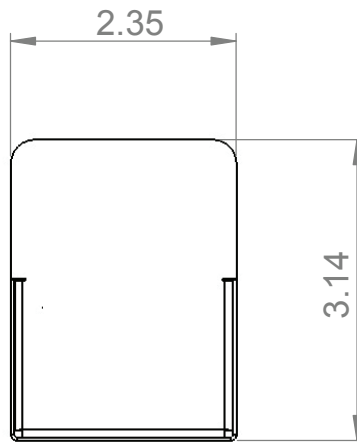

Row 1 - 8'    Row 2 - 8'    Row 3 - 20'    Row 4 - 20'

	Row Length	2'	4'	6'	8'	10'	12'	14'	16'	18'	20'	22'	24'
Fixture Length	2'	1		1		1		1		1		1	
	4'		1	1			1	1			1	1	
	8'				1	1	1	1	2	2	2	2	3
Total Pendants Needed		2	2	3	2	3	3	4	3	4	4	5	4

	Row Length	26'	28'	30'	32'	34'	36'	38'	40'	42'	44'	46'	48'
Fixture Length	2'	1		1		1		1		1		1	
	4'		1	1			1	1			1	1	
	8'	3	3	3	4	4	4	4	5	5	5	5	6
Total Pendants Needed		5	5	6	5	6	6	7	6	7	7	8	7

OUTPUT	DELIVERED LUMENS	SYSTEM WATTAGE	CRI	LPW
1L	1000 LUMENS	6.9	80	150
2L	2000 LUMENS	13.8	80	150
3L	3000 LUMENS	20.9	80	150
4L	4000 LUMENS	27.8	80	150
5L	5000 LUMENS	34.7	80	150
6L	6000 LUMENS	41.7	80	150
7L	7000 LUMENS	48.6	80	150
8L	8000 LUMENS	55.5	80	150
10L	10000 LUMENS	69.2	80	150
12L	12000 LUMENS	83.6	80	150

**PLSW** SUSPENDED,  
SURFACE &  
WALL

4ft dimensions shown