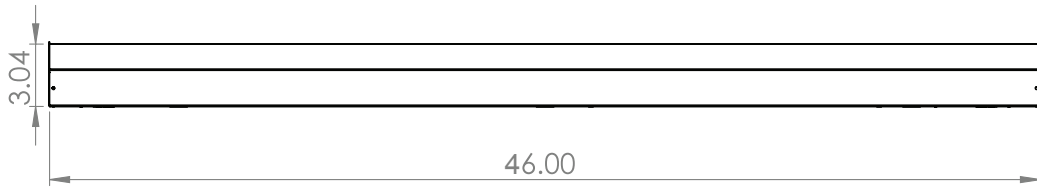

PLSW SUSPENDED, SURFACE & WALL

ROW CONFIGURATIONS

Advantage would like to double check your Bill of Material upon placement of your order if the number of rows and their individual row lengths are provided on the purchase order as follows:

Row 1 - 8'   Row 2 - 8'   Row 3 - 20'   Row 4 - 20'

	Row Length	2'	4'	6'	8'	10'	12'	14'	16'	18'	20'	22'	24'
Fixture Length	2'	1		1		1		1		1		1	
	4'		1	1			1	1			1	1	
	8'				1	1	1	1	2	2	2	2	3
Total Pendants Needed		2	2	3	2	3	3	4	3	4	4	5	4

	Row Length	26'	28'	30'	32'	34'	36'	38'	40'	42'	44'	46'	48'
Fixture Length	2'	1		1		1		1		1		1	
	4'		1	1			1	1			1	1	
	8'	3	3	3	4	4	4	4	5	5	5	5	6
Total Pendants Needed		5	5	6	5	6	6	7	6	7	7	8	7

OUTPUT	DELIVERED LUMENS	SYSTEM WATTAGE	CRI	LPW
1L	1000 LUMENS	6.9	80	150
2L	2000 LUMENS	13.8	80	150
3L	3000 LUMENS	20.9	80	150
4L	4000 LUMENS	27.8	80	150
5L	5000 LUMENS	34.7	80	150
6L	6000 LUMENS	41.7	80	150
7L	7000 LUMENS	48.6	80	150
8L	8000 LUMENS	55.5	80	150
10L	10000 LUMENS	69.2	80	150
12L	12000 LUMENS	83.6	80	150

PLSW SUSPENDED,
SURFACE &
WALL

4ft dimensions shown