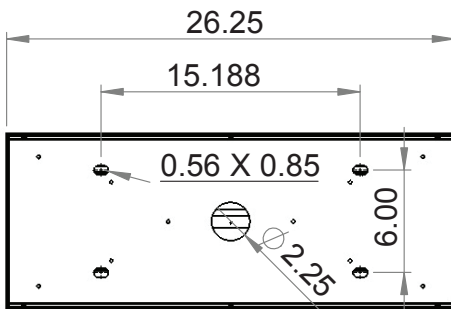

*ACTUAL WATTAGE MAY DIFFER BY ±5% WHILE OPERATING 120/277V ±10%

DIMENSIONS

MEL2

MEL3

MEL4