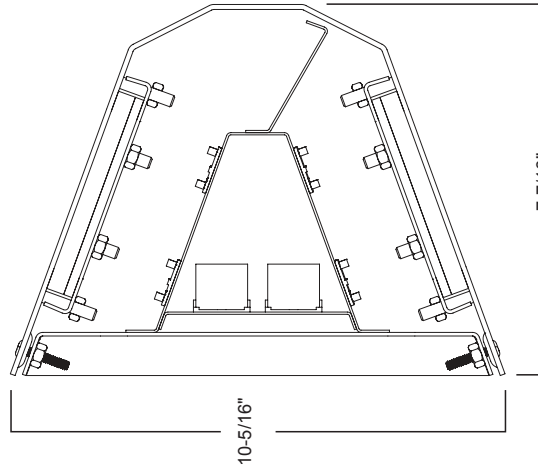

DIMENSIONS