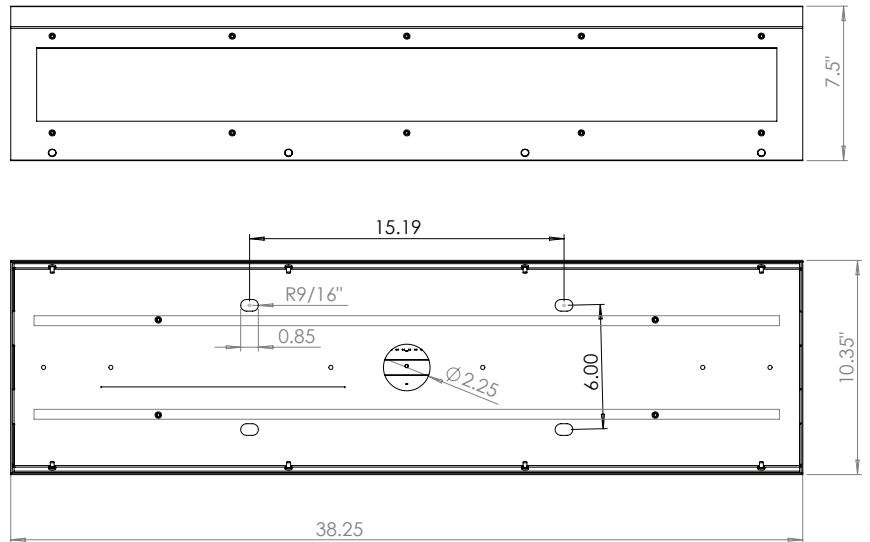

*ACTUAL WATTAGE MAY DIFFER BY ±5% WHILE OPERATING 120/277V ±10%

DIMENSIONS

MEL2

MEL3

MEL4