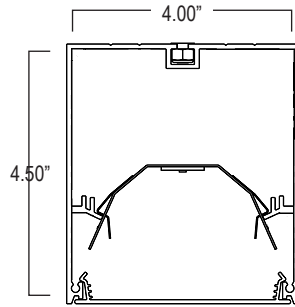

FIXTURE DIMENSIONS