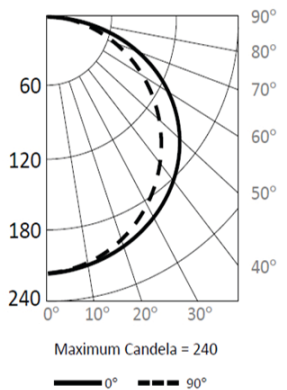

Part No	LUTC9	LUTC12	LUTC18	LUTC24	LUTC33	LUTC42
Color temp	CCT 3,4,5K	CCT 3,4,5K	CCT 3,4,5K	CCT 3,4,5K	CCT 3,4,5K	CCT 3,4,5K
Lumens	320	400	650	850	1,250	1,660
Lumen/w	80	80	82	85	83	83
CRI	> 80 Ra	> 80 Ra	> 80 Ra	> 80 Ra	> 80 Ra	> 80 Ra
Input Voltage	120V	120V	120V	120V	120V	120V
Power Frequency	50 / 60 Hz	50 / 60 Hz	50 / 60 Hz	50 / 60 Hz	50 / 60 Hz	50 / 60 Hz
Power factor	> 0.90	> 0.90	> 0.90	> 0.90	> 0.90	> 0.90
Total Harmonic Distortion	< 20%	< 20%	< 20%	< 20%	< 20%	< 20%
Fixture Material	Painted Steel & polycarbonate lens	Painted Steel & polycarbonate lens	Painted Steel & polycarbonate lens	Painted Steel & polycarbonate lens	Painted Steel & polycarbonate lens	Painted Steel & polycarbonate lens
Life Span	>50,000 Hrs	>50,000 Hrs	>50,000 Hrs	>50,000 Hrs	>50,000 Hrs	>50,000 Hrs
Operating Temperature	-4°F to 104°F	-4°F to 104°F	-4°F to 104°F	-4°F to 104°F	-4°F to 104°F	-4°F to 104°F
TRIAC Dimmable	YES	YES	YES	YES	YES	YES