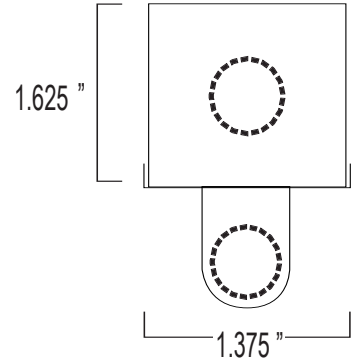

T8 LOW-PROFILE KNOCKDOWN STRIP LUMINAIRE

T8 FIXTURE LENGTHS

FIXTURE DIMENSIONS

REFLECTOR OPTIONS