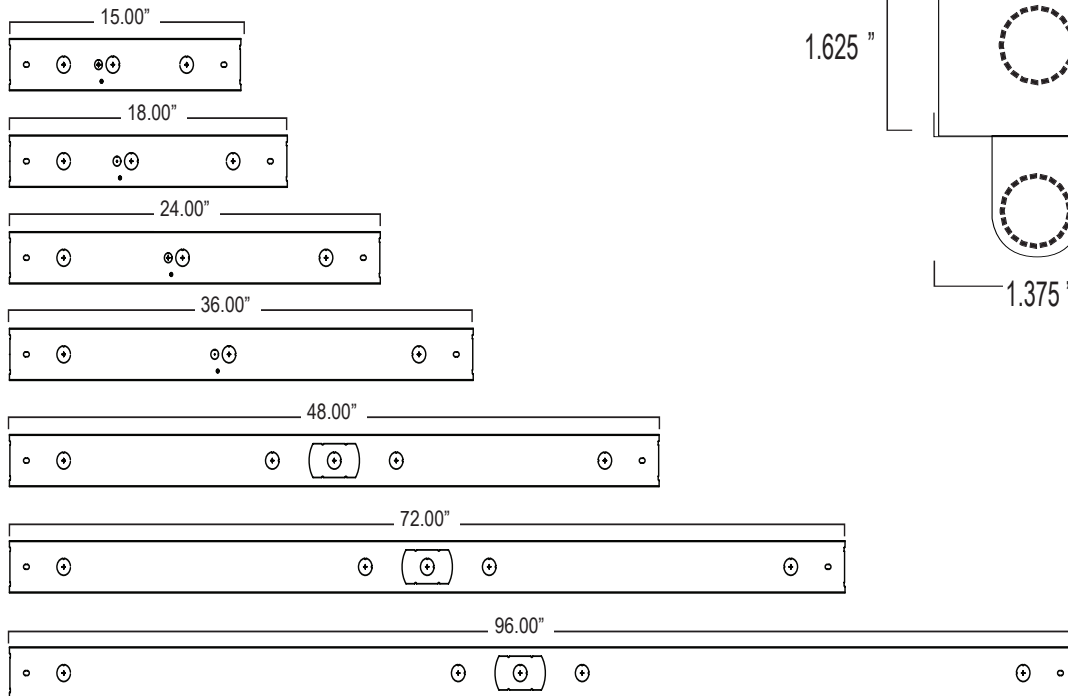

T8 LOW-PROFILE KNOCKDOWN STRIP LUMINAIRE

T8 FIXTURE LENGTHS