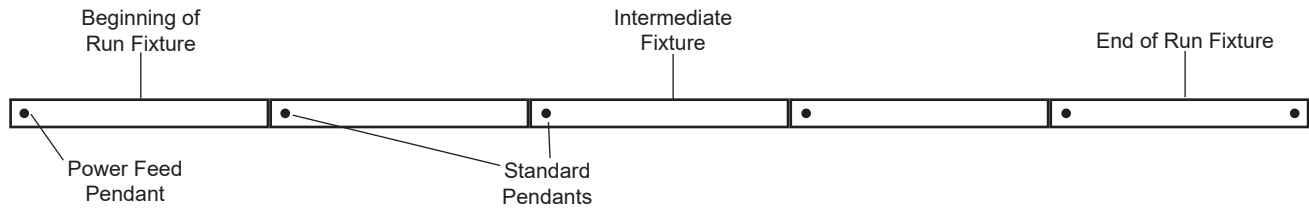

FIXTURE DIMENSIONS

ROW CONFIGURATIONS

AEL would like to double check your Bill of Material upon placement of your order if the number of rows and their individual row lengths are provided on the purchase order as follows:

Row 1 - 8' Row 2 - 8' Row 3 - 24' Row 4 - 24'

Please provide any additional pertinent information such as additional power drops required mid-row.

Row Length	2'	4'	6'	8'	10'	12'	14'	16'	18'	20'	22'	24'	26'	28'	30'	32'	34'	36'	38'	40'	42'	44'	46'	48'	
2'	1		1		1		1		1		1		1		1		1		1		1		1		1
4'		1	1			1	1			1	1			1	1			1	1			1	1		1
8'				1	1	1	1	2	2	2	2	3	3	3	3	4	4	4	4	5	5	5	5	6	6
Total Pendants Needed	2	2	3	2	3	3	4	3	4	4	5	4	5	5	6	5	6	6	7	6	7	7	8	7	