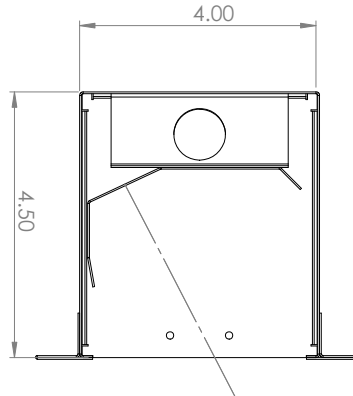

FIXTURE DIMENSIONS

ROW CONFIGURATIONS

AEL would like to double check your Bill of Material upon placement of your order if the number of rows and their individual row lengths are provided on the purchase order as follows:

Row 1 - 8'   Row 2 - 8'   Row 3 - 24'   Row 4 - 24'

Please provide any additional pertinent information such as additional power drops required mid-row.