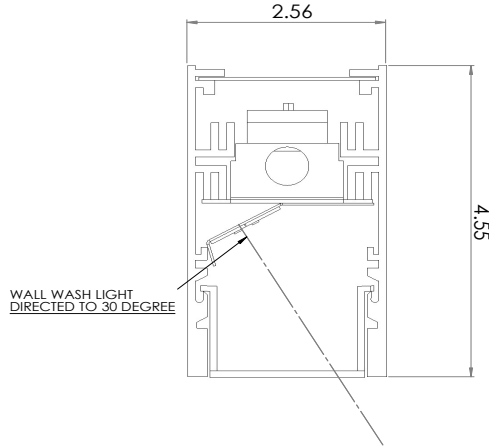

FIXTURE DIMENSIONS

ROW CONFIGURATIONS

AEL would like to double check your Bill of Material upon placement of your order if the number of rows and their individual row lengths are provided on the purchase order as follows:

Row 1 - 8'   Row 2 - 8'   Row 3 - 24'   Row 4 - 24'

Please provide any additional pertinent information such as additional power drops required mid-row.