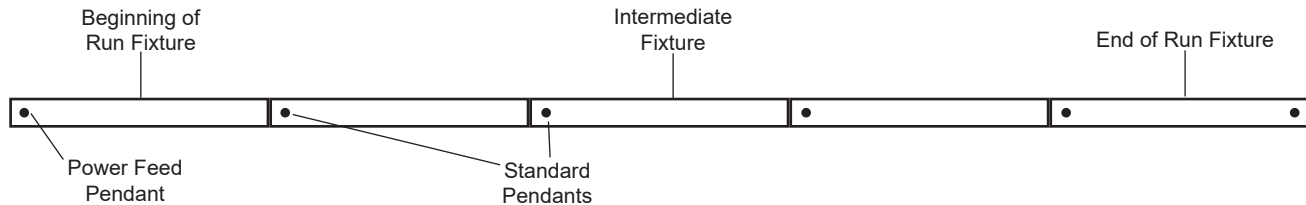

Row Length	2'	4'	6'	8'	10'	12'	14'	16'	18'	20'	22'	24'	26'	28'	30'	32'	34'	36'	38'	40'	42'	44'	46'	48'
Fixture Length	2'	1		1		1		1		1		1		1		1		1		1		1		1	
	4'		1	1		1	1			1	1			1	1			1	1				1	1	
	8'				1	1	1	1	2	2	2	2	3	3	3	3	4	4	4	4	5	5	5	5	6
Total Pendants Needed		2	2	3	2	3	3	4	3	4	4	5	4	5	5	6	5	6	6	7	6	7	7	8	7

LED SYSTEM DATA

Output	Delivered Lumens Per Foot	System Wattage Per Foot	CRI	LPW
Standard	506 Lm/Ft	3.3	82	148
High Standard	709 Lm/Ft	5.1	82	139
Medium	965 Lm/Ft	6.9	82	140
High Medium	1,468 Lm/Ft	10.3	82	143

ENERGY AND PERFORMANCE DATA

Input Voltage	120/277 VAC
Standard Dimming Control	0-10V
CCT	3000, 3500, 4000, 5000 Kelvin
CRI	82 (minimum)
Life Time Rating	>120,000 hrs at L70
Input Frequency	50/60Hz
Power Factor	>0.9
Operating Temp	Low Ambient -20°C/ High Ambient 50°C

**Additional Lumen options available add desired lumens to end of part #
e.g. LDL24RWWA40MSMW43500**

Quick reference Output Guide Standard		
Length	Lumens	Wattage
2 Foot	1012	6.6
3 Foot	1518	9.9
4 Foot	2024	13.2
6 Foot	3036	19.8
8 Foot	4048	26.4

Quick reference Output Guide High Standard		
Length	Lumens	Wattage
2 Foot	1418	10.2
3 Foot	2127	15.3
4 Foot	2836	20.4
6 Foot	4254	30.6
8 Foot	5672	40.8

Quick reference Output Guide Medium		
Length	Lumens	Wattage
2 Foot	1930	13.8
3 Foot	2895	20.7
4 Foot	3860	27.6
6 Foot	5790	41.4
8 Foot	7720	55.2

Quick reference Output Guide High Medium		
Length	Lumens	Wattage
2 Foot	2936	20.6
3 Foot	4404	30.9
4 Foot	5872	41.2
6 Foot	8808	61.8
8 Foot	11744	82.4