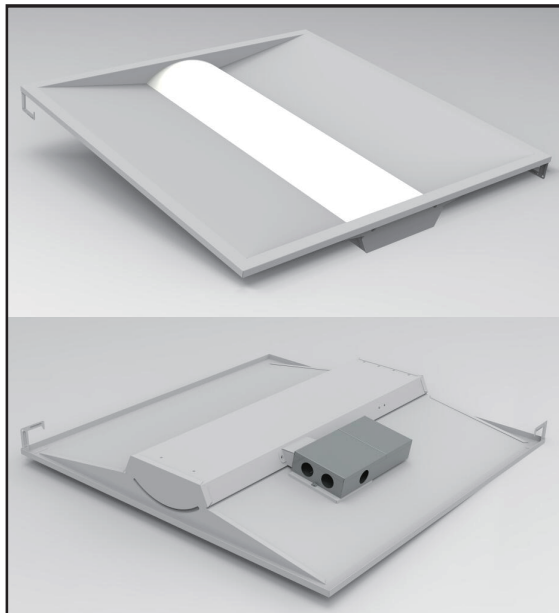

LCDISL

CCT/Wattage Selectable
LED Center Basket

PRODUCT SPECIFICATIONS

DESCRIPTION

The LCDISL series is an LED center basket with selectable 3500K, 4000K, or 5000K color temperatures. Selectable wattage options allow quick changes to lumen output with the flip of a switch.

CONSTRUCTION

The fixture is constructed of a heavy gauge steel body. Housing embossed for maximum rigidity. Rounded side flanges for safe handling. Ballast Cover snaps into housing to cover ballast and wires. White polyester polymer finish with a minimum 93% reflectivity.

MOUNTING

The fixture can be recess mounted in a standard grid ceiling, or surface mounted with a surface mount shroud.

LISTINGS

Independently tested to IESNA LM-79 and LM-80 specifications. UL and cUL Listed. Damp location rated.

DIMENSIONS

Size		2X2	2X4
Dimensions (inch)	L	23.74"	47.75"
	W	23.74"	23.74"
	H	2.61"	2.61"