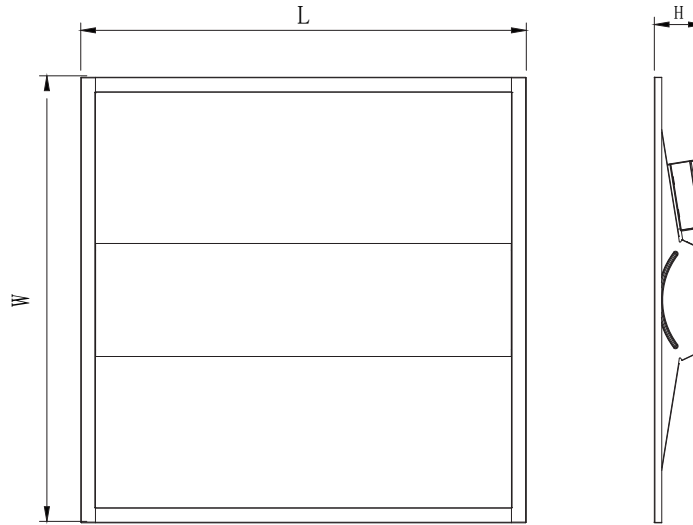

DIMENSIONS

Size		2X2	2X4
Dimensions (inch)	L	23.74"	47.75"
	W	23.74"	23.74"
	H	2.61"	2.61"