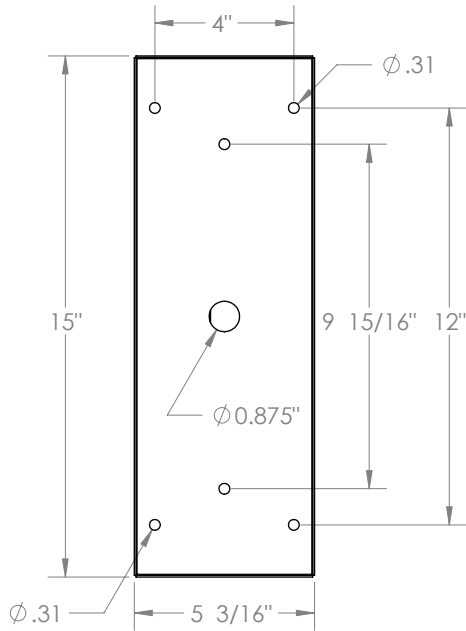

CONSTRUCTION: One-piece construction made from 18-gauge cold roll steel or stainless steel. Doorframe to match housing construction. Corners continuously seam welded and smooth. .125" clear polycarbonate lens sealed to the doorframe.

TOP MOUNT

DIMENSIONS

TOP MOUNT

DIMENSIONS

WALL MOUNT

DIMENSIONS

SIDE MOUNT