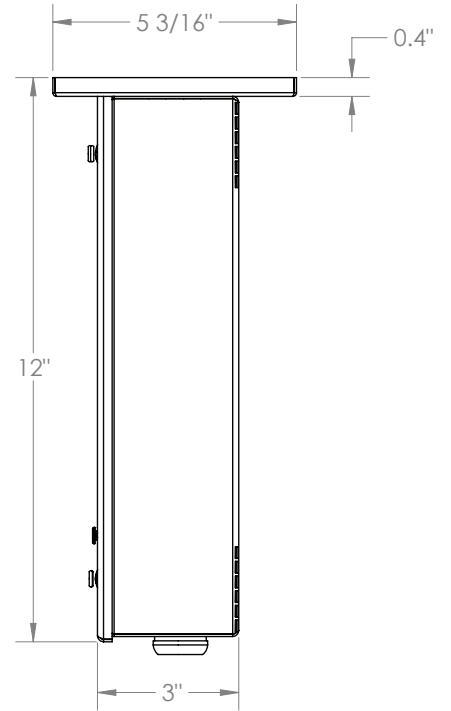

CONSTRUCTION: One-piece construction made from 18-gauge cold roll steel or stainless steel. Doorframe to match housing construction. Corners continuously seam welded and smooth. .125" clear polycarbonate lens sealed to the doorframe.

TOP MOUNT

DIMENSIONS

TOP MOUNT

DIMENSIONS

WALL MOUNT

DIMENSIONS

SIDE MOUNT