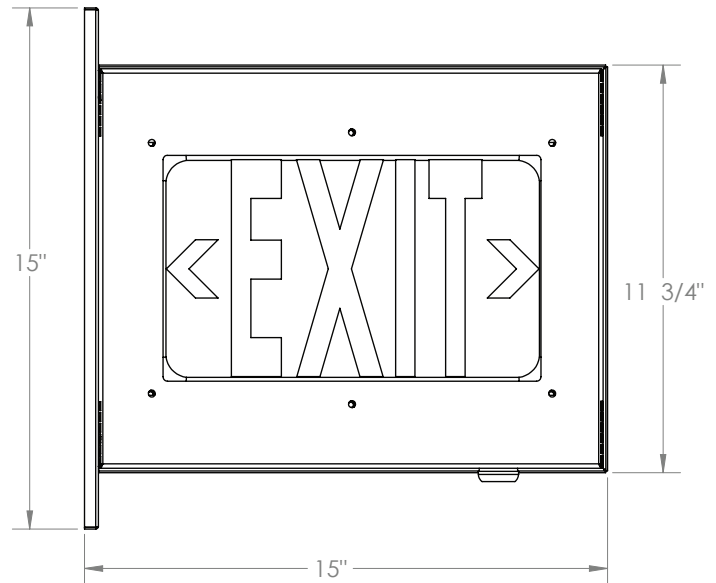

CONSTRUCTION: One-piece construction made from 18-gauge cold roll steel or stainless steel. Doorframe to match housing construction. Corners continuously seam welded and smooth. .125" clear polycarbonate lens sealed to the doorframe.

TOP MOUNT

DIMENSIONS

TOP MOUNT

DIMENSIONS

WALL MOUNT

DIMENSIONS

SIDE MOUNT