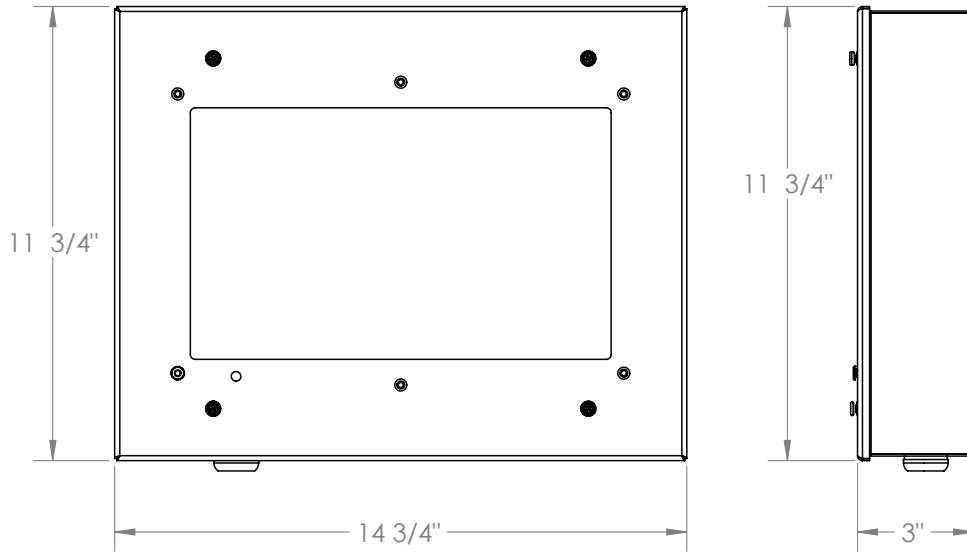

CONSTRUCTION: One-piece construction made from 18-gauge cold roll steel or stainless steel. Doorframe to match housing construction. Corners continuously seam welded and smooth. .125" clear polycarbonate lens sealed to the doorframe.

TOP MOUNT

DIMENSIONS

TOP MOUNT

DIMENSIONS

WALL MOUNT

DIMENSIONS

SIDE MOUNT