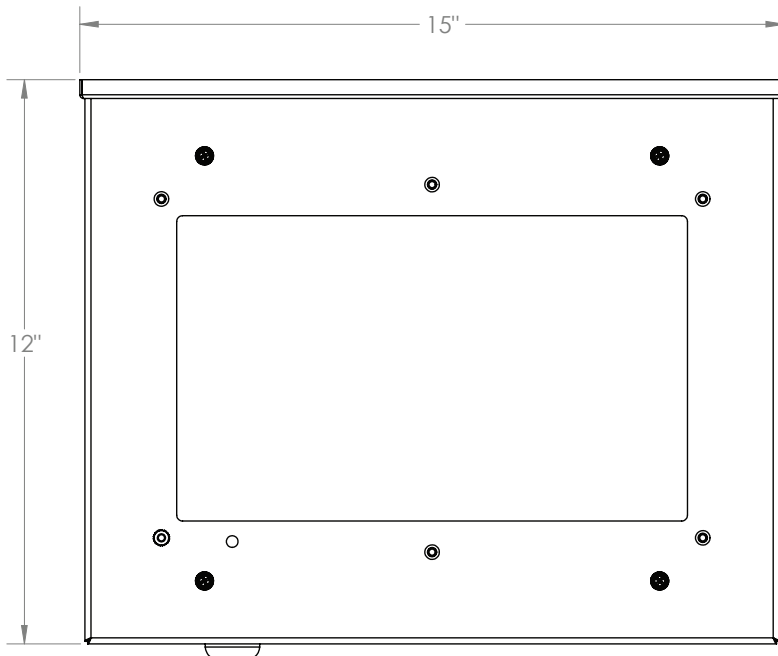

CONSTRUCTION: One-piece construction made from 18-gauge cold roll steel or stainless steel. Doorframe to match housing construction. Corners continuously seam welded and smooth. .125" clear polycarbonate lens sealed to the doorframe.

TOP MOUNT

DIMENSIONS

TOP MOUNT

DIMENSIONS

WALL MOUNT

DIMENSIONS

SIDE MOUNT