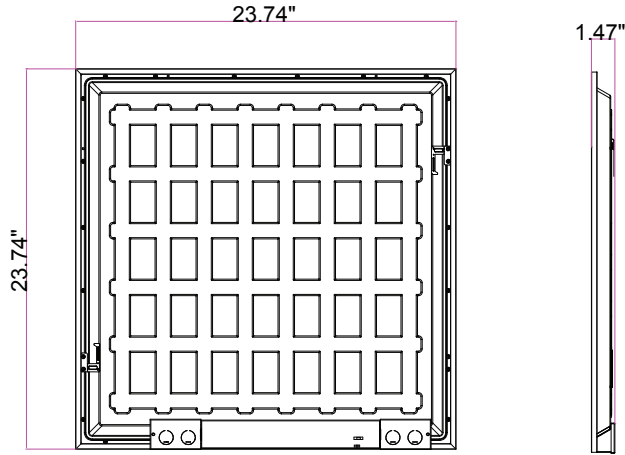

2x2

Output	Delivered Lumens	Luminous Efficacy	L70 @25C (hrs)
20W	2500	125 lm/W	>50K
25W	3125	125 lm/W	>50K
30W	3750	125 lm/W	>50K
40W	5000	125 lm/W	>50K
50W	6250	125 lm/W	>50K