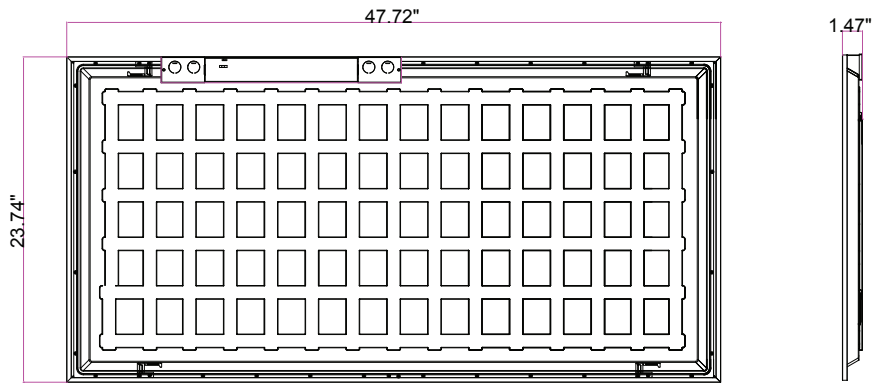

2x4

Output	Delivered Lumens	Luminous Efficacy	L70 @25C (hrs)
20W	2500	125 lm/W	>50K
25W	3125	125 lm/W	>50K
30W	3750	125 lm/W	>50K
40W	5000	125 lm/W	>50K
50W	6250	125 lm/W	>50K