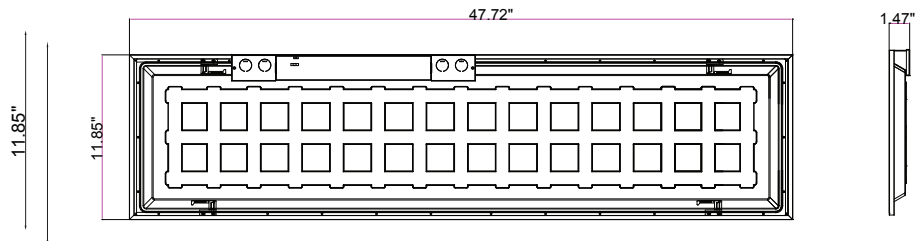

Low Profile Flat Panel Shroud

SHROUD	
SMSFP14	12x48
SMSFP22	24x24
SMSFP24	24x48

2x2

2x4

1x4

Output	Delivered Lumens	Luminous Efficacy	L70 @25C (hrs)
20W	2500	125 lm/W	>50K
25W	3125	125 lm/W	>50K
30W	3750	125 lm/W	>50K
40W	5000	125 lm/W	>50K
50W	6250	125 lm/W	>50K