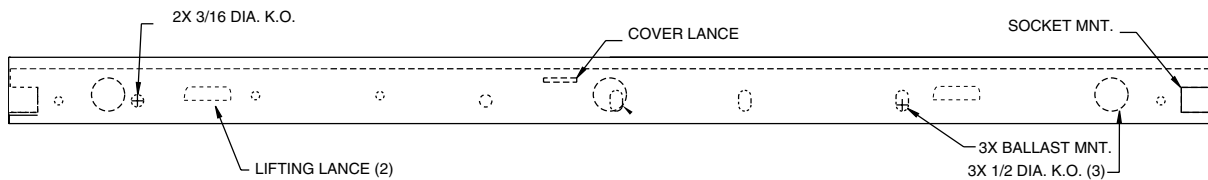

FRONT

DIFFUSER
RIBBED
LENS
BATWING ACRYLIC