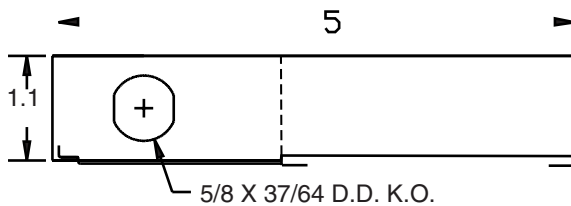

FRONT

DIFFUSER
RIBBED
LENS
BATWING ACRYLIC