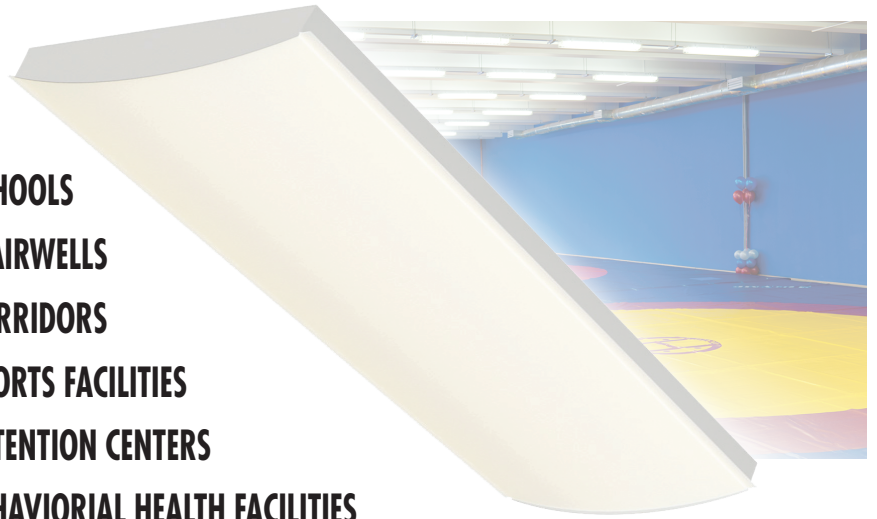

# BAO

**SURFACE MOUNT  
LED LUMINAIRE**

- SCHOOLS
- STAIRWELLS
- CORRIDORS
- SPORTS FACILITIES
- DETENTION CENTERS
- BEHAVIORIAL HEALTH FACILITIES
- PUBLIC TRANSPORTATION AREAS

The **BAO** is a streamlined high abuse fixture with smooth edges and countersunk fasteners. Steel end caps and steel body provides strength while an extruded linear ribbed polycarbonate lens obscures the LED image and spreads light evenly. Sloped edge design for anti-ligature applications. The BAO is ideal for areas where the need for aesthetics and protection from vandalism are critical. Suited for areas such as: schools, behavioral health facilities, stairwells, corridors, detention centers, and public transportation areas. All BAO's are 12" wide.