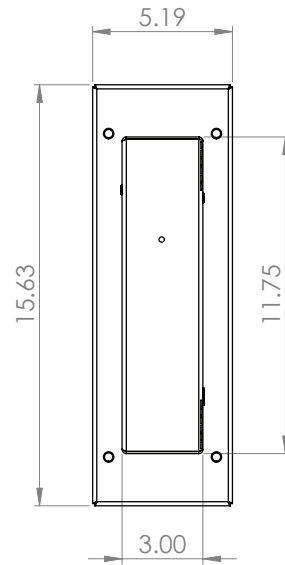

WARRANTY: 5-Year Limited Warranty. Complete warranty and terms located at: www.aelnow.com/warranty.

ORDERING INFORMATION:

EXAMPLE: BAB-1-B14-G-T-M-TH-EM-SDT

| SERIES | FACE | HOUSING / DOOR MATERIAL | LEGEND COLOR | MOUNTING TYPE | VOLTAGE | FASTENER | OPTIONS |
|--------|---------------|---|--------------|---------------|--------------|---|--|
| BAB | 1 Single Face | B14 Cold Roll 14 Gauge Steel (Painted) | G Green | T Top Mount | M 120/277VAC | TH Torx Head w/ Center Pin AH Allen Head w/ Center Pin | BLANK AC Only |
| | 2 Double Face | SH14 Stainless Steel 14 Gauge (Painted) SH14B Stainless Steel 14 Gauge (Brushed) | R Red | S Side Mount | | | EM 90 Minute Standard Emergency Backup BLK Black Exterior (N/A with brushed housing/ door material) TS Torx Screwdriver SDT Self Diagnostic WL Wet Location (IP65) |

Dimensions on Next Page

DIMENSIONS

SIDE MOUNT

TOP MOUNT