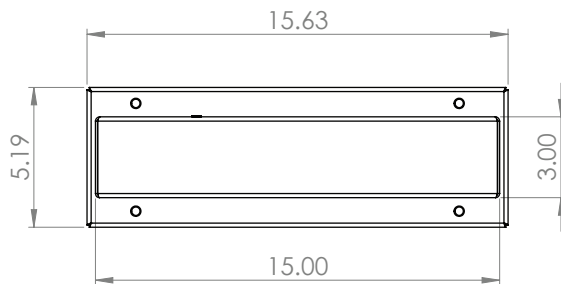

WARRANTY: 5-Year Limited Warranty. Complete warranty and terms located at: www.aelnow.com/warranty.

ORDERING INFORMATION:

EXAMPLE: BAB-1-B14-G-T-M-TH-EM-SDT

| SERIES | FACE | HOUSING / DOOR MATERIAL | LEGEND COLOR | MOUNTING TYPE | VOLTAGE | FASTENER | OPTIONS |
|--------|---------------|---|--------------|---------------|--------------|---|--|
| BAB | 1 Single Face | B14 Cold Roll 14 Gauge Steel (Painted) | G Green | T Top Mount | M 120/277VAC | TH Torx Head w/ Center Pin AH Allen Head w/ Center Pin | BLANK AC Only |
| | 2 Double Face | SH14 Stainless Steel 14 Gauge (Painted) SH14B Stainless Steel 14 Gauge (Brushed) | R Red | S Side Mount | | | EM 90 Minute Standard Emergency Backup BLK Black Exterior (N/A with brushed housing/ door material) TS Torx Screwdriver SDT Self Diagnostic WL Wet Location (IP65) |

Dimensions on Next Page

DIMENSIONS

SIDE MOUNT

TOP MOUNT