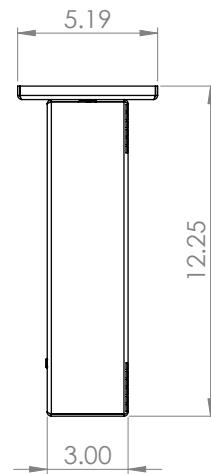

WARRANTY: 5-Year Limited Warranty. Complete warranty and terms located at: www.aelnow.com/warranty.

ORDERING INFORMATION:

EXAMPLE: BAB-1-B14-G-T-M-TH-EM-SDT

| SERIES | FACE | HOUSING / DOOR MATERIAL | LEGEND COLOR | MOUNTING TYPE | VOLTAGE | FASTENER | OPTIONS |
|--------|---------------|---|--------------|---------------|--------------|---|--|
| BAB | 1 Single Face | B14 Cold Roll 14 Gauge Steel (Painted) | G Green | T Top Mount | M 120/277VAC | TH Torx Head w/ Center Pin AH Allen Head w/ Center Pin | BLANK AC Only |
| | 2 Double Face | SH14 Stainless Steel 14 Gauge (Painted) SH14B Stainless Steel 14 Gauge (Brushed) | R Red | S Side Mount | | | EM 90 Minute Standard Emergency Backup BLK Black Exterior (N/A with brushed housing/ door material) TS Torx Screwdriver SDT Self Diagnostic WL Wet Location (IP65) |

Dimensions on Next Page

DIMENSIONS

SIDE MOUNT

TOP MOUNT