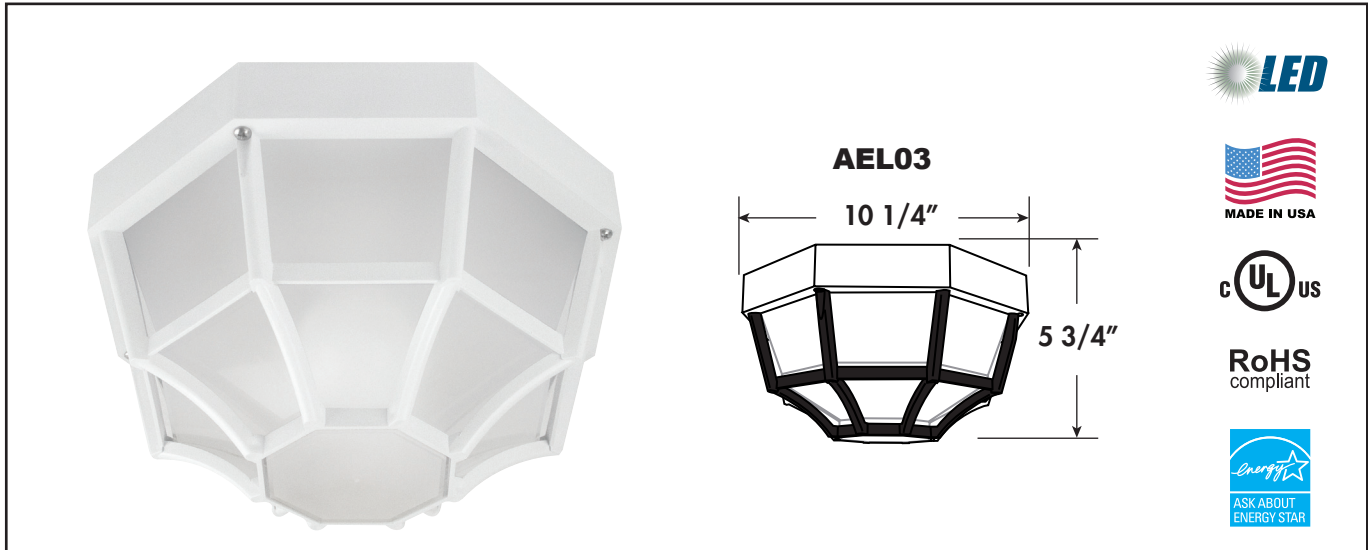

- o Available in LED, Incandescent & GU24
- o Ceiling Mount
- o Molded of Durable Non-Corrosive UV Resistant Resins with
- o UL Listed for Damp Locations

EXAMPLE # AEL03-G13-WFL

SERIES #	LIGHT SOURCE	BODY	DIFFUSER	OPTIONS
AEL03	LED 120V AC, 50/60 Hz, HPF, 50,000 HRS L70*, AMBIENT OP TEMP -40°C TO +40°C, 5 YEAR WARRANTY, DIMMABLE, ENERGY STAR	W -White B - Black	ACRYLIC F -Glare Free Frost	N/A
	LE800 - 13W Power Input CRI 80 (TYP) >65 Lumens Per Watt**	W -900lm 3000K C -1000lm 4000K		
	LE1200 - 14W Power Input CRI 80 (TYP) >80 Lumens Per Watt**	W -1350lm 3000K C -1400lm 4000K		
	LE1800 - 23W Power Input CRI 80 (TYP) >80 Lumens Per Watt**	W -1850lm 3000K C -1900lm 4000K		
	INCANDESCENT, MEDIUM BASE, 120V I75-1 X 75W Max	W -White B - Black	ACRYLIC F -Glare Free Frost	LED LAMP, 3 YEAR WARRANTY DIMMABLE, ENERGY STAR LWE-A19/E26, 2700K LCE-A19/E26, 4000K
	GU24 BASE, 120V G13-1 X 13W G18-1 X 18W G23-1 X 23W G26-1 X 26W or 27W	W -White B - Black	ACRYLIC F -Glare Free Frost	L-CFL, 2700K